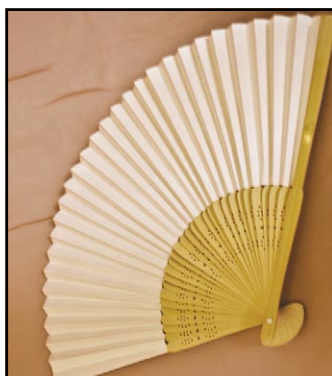

F042
White Fan